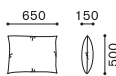

BACK SUPPORT CUSHION (L)

背サポートクッション(L)

W650xH500xT150

LF 1844

LF 1844

粒状ポリエステル+
スモールフェザー

NUDE	397,100	
FABRIC	R	40,700
	I	47,300
	T	53,900
	Z	60,500
LEATHER	AL	63,800
	L	74,800
	LE	85,800
LX	99,000