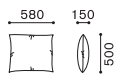

BACK SUPPORT CUSHION (M)

背サポートクッション(M)

W580xH500xT150

LF 1843

LF 1843

粒状ポリエステル+
スモールフェザー

NUDE	370,700	
FABRIC	R	35,200
	I	39,600
	T	44,000
	Z	48,400
LEATHER	AL	61,600
	L	72,600
	LE	83,600
LX	96,800