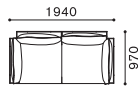

ARM SOFA 2-SEATER 両肘ソファ 2人掛

LF 1808
LF 1808

W1940xD970xH760 SH400 AH740

SHL シェル		NUDE		FABRIC					LEATHER				THICK LEATHER	
BC ボディクッション		↓	R	I	T	Z	AL	L	LE	LX	TL	TLE		
NUDE	↓	381,700	608,300	645,700	665,500	685,300	705,100	729,300	771,100	812,900	872,300	929,500	980,100	
FABRIC	R	447,700	674,300	711,700	731,500	751,300	771,100	795,300	837,100	878,900	938,300	995,500	1,046,100	
	I	496,100	722,700	760,100	779,900	799,700	819,500	843,700	885,500	927,300	986,700	1,043,900	1,094,500	
	T	544,500	771,100	808,500	828,300	848,100	867,900	892,100	933,900	975,700	1,035,100	1,092,300	1,142,900	
	Z	592,900	819,500	856,900	876,700	896,500	916,300	940,500	982,300	1,024,100	1,083,500	1,140,700	1,191,300	
LEATHER	AL	708,400	935,000	972,400	992,200	1,012,000	1,031,800	1,056,000	1,097,800	1,139,600	1,199,000	1,256,200	1,306,800	
	L	801,900	1,028,500	1,065,900	1,085,700	1,105,500	1,125,300	1,149,500	1,191,300	1,233,100	1,292,500	1,349,700	1,400,300	
	LE	895,400	1,122,000	1,159,400	1,179,200	1,199,000	1,218,800	1,243,000	1,284,800	1,326,600	1,386,000	1,443,200	1,493,800	
	LX	1,035,100