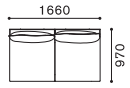

ARMLESS SOFA 2-SEATER 肘なしソファ 2人掛

LF 1805
LF 1805

W1660xD970xH760 SH400

SHL シェル		NUDE		FABRIC					LEATHER				THICK LEATHER	
BC ボディクッション		↓	R	I	T	Z	AL	L	LE	LX	TL	TLE		
NUDE	↓	324,500	443,300	463,100	474,100	485,100	496,100	509,300	531,300	553,300	584,100	614,900	641,300	
FABRIC	R	372,900	491,700	511,500	522,500	533,500	544,500	557,700	579,700	601,700	632,500	663,300	689,700	
	I	408,100	526,900	546,700	557,700	568,700	579,700	592,900	614,900	636,900	667,700	698,500	724,900	
	T	443,300	562,100	581,900	592,900	603,900	614,900	628,100	650,100	672,100	702,900	733,700	760,100	
	Z	478,500	597,300	617,100	628,100	639,100	650,100	663,300	685,300	707,300	738,100	768,900	795,300	
LEATHER	AL	561,000	679,800	699,600	710,600	721,600	732,600	745,800	767,800	789,800	820,600	851,400	877,800	
	L	630,300	749,100	768,900	779,900	790,900	801,900	815,100	837,100	859,100	889,900	920,700	947,100	
	LE	699,600	818,400	838,200	849,200	860,200	871,200	884,400	906,400	928,400	959,200	990,000	1,016,400	
	LX	804,100	922,900	942,700	953,700	964,700	975,700	988,900	1,010,900	1,032,900	1,063,700	1,094,500	1,120,900