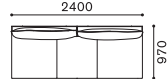

LF 1833
LF 1833

肘なしソファ 3人掛 (LL)
(クッション3分割)

W2400xD970xH760 SH400

SHL シェル	NUDE	FABRIC					LEATHER				THICK LEATHER		
		NUDE	R	I	T	Z	AL	L	LE	LX	TL	TLE	
BC ボディクッション	156,200	173,800	189,200	204,600	220,000	250,800	286,000	321,200	367,400	396,000	437,800		
NUDE	480,700	636,900	654,500	669,900	685,300	700,700	731,500	766,700	801,900	848,100	876,700	918,500	
FABRIC	R	542,300	698,500	716,100	731,500	746,900	762,300	793,100	828,300	863,500	909,700	938,300	980,100
	I	588,500	744,700	762,300	777,700	793,100	808,500	839,300	874,500	909,700	955,900	984,500	1,026,300
	T	634,700	790,900	808,500	823,900	839,300	854,700	885,500	920,700	955,900	1,002,100	1,030,700	1,072,500
	Z	680,900	837,100	854,700	870,100	885,500	900,900	931,700	966,900	1,002,100	1,048,300	1,076,900	1,118,700
LEATHER	AL	852,500	1,008,700	1,026,300	1,041,700	1,057,100	1,072,500	1,103,300	1,138,500	1,173,700	1,219,900	1,248,500	1,290,300
	L	960,300	1,116,500	1,134,100	1,149,500	1,164,900	1,180,300	1,211,100	1,246,300	1,281,500	1,327,700	1,356,300	1,398,100
	LE	1,068,100	1,224,300	1,241,900	1,257,300	1,272,700	1,288,100	1,318,900	1,354,100	1,389,300	1,435,500	1,464,100	1,505,900
	LX	1,219,900	1,376,100	1,393,700	1,409,100	1,424,500	1,439,900	1,470,700	1,505,900	1,541,100	1,587,300	1,615,900	1,657,700