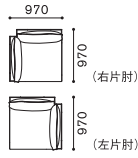

SINGLE ARM SOFA 1-SEATER (S) 片肘ソファ 1人掛 (S)

LF 1802 (右片肘)
LF 1803 (左片肘)

W970xD970xH760 SH400 AH740

SHL シェル		NUDE		FABRIC					LEATHER				THICK LEATHER	
BC ボディクッション		↓	R	I	T	Z	AL	L	LE	LX	TL	TLE		
NUDE	↓	214,500	327,800	346,500	356,400	366,300	376,200	388,300	409,200	430,100	459,800	488,400	513,700	
FABRIC	R	250,800	364,100	382,800	392,700	402,600	412,500	424,600	445,500	466,400	496,100	524,700	550,000	
	I	278,300	391,600	410,300	420,200	430,100	440,000	452,100	473,000	493,900	523,600	552,200	577,500	
	T	305,800	419,100	437,800	447,700	457,600	467,500	479,600	500,500	521,400	551,100	579,700	605,000	
	Z	333,300	446,600	465,300	475,200	485,100	495,000	507,100	528,000	548,900	578,600	607,200	632,500	
LEATHER	AL	389,400	502,700	521,400	531,300	541,200	551,100	563,200	584,100	605,000	634,700	663,300	688,600	
	L	440,000	553,300	572,000	581,900	591,800	601,700	613,800	634,700	655,600	685,300	713,900	739,200	
	LE	490,600	603,900	622,600	632,500	642,400	652,300	664,400	685,300	706,200	735,900	764,500	789,800	
	LX	565,400	678,700	697,400	707,300	717,200	727,100	739,200	760,100	781,000	810,700	839,300	864,600	

ARM SOFA 1-SEATER (S) 両肘ソファ 1人掛 (S)

LF 1804
LF 1804

W1110xD970xH760 SH400 AH740

SHL シェル		NUDE		FABRIC					LEATHER				THICK LEATHER	
BC ボディクッション		↓	R	I	T	Z	AL	L	LE	LX	TL	TLE		
NUDE	↓	243,100	410,300	437,800	452,100	466,400	480,700	498,300	529,100	559,900	603,900	645,700	683,100	
FABRIC	R	288,200	455,400	482,900	497,200	511,500	525,800	543,400	574,200	605,000	649,000	690,800	728,200	
	I	322,300	489,500	517,000	531,300	545,600	559,900	577,500	608,300	639,100	683,100	724,900	762,300	
	T	356,400	523,600	551,100	565,400	579,700	594,000	611,600	642,400	673,200	717,200	759,000	796,400	
	Z	390,500	557,700	585,200	599,500	613,800	628,100	645,700	676,500	707,300	751,300	793,100	830,500	
LEATHER	AL	463,100	630,300	657,800	672,100	686,400	700,700	718,300	749,100	779,900	823,900	865,700	903,100	
	L	525,800	693,000	720,500	734,800	749,100	763,400	781,000	811,800	842,600	886,600	928,400	965,800	
	LE	588,500	755,700	783,200	797,500	811,800	826,100	843,700	874,500	905,300	949,300	991,100	1,028,500	
	LX	680,900	848,100	875,600	889,900	904,200	918,500	936,100	966,900	997,700	1,041,700	1,083,500	1,120,900