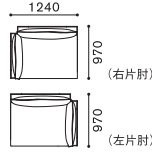

W1240xD970xH760 SH400 AH740

ITEM / SIZE		ITEM NO.	PRICE																
ARM SOFA 1-SEATER (L) 両肘ソファ 1人掛 (L)		LF 1820 LF 1820	SHL シェル		NUDE					FABRIC				LEATHER				THICK LEATHER	
			BC ボディクッション		181,500	207,900	224,400	240,900	257,400	281,600	315,700	349,800	400,400	436,700	477,400				
			NUDE	1380	284,900	466,400	492,800	509,300	525,800	542,300	566,500	600,600	634,700	685,300	721,600	762,300			
			FABRIC	R	331,100	512,600	539,000	555,500	572,000	588,500	612,700	646,800	680,900	731,500	767,800	808,500			
				I	366,300	547,800	574,200	590,700	607,200	623,700	647,900	682,000	716,100	766,700	803,000	843,700			
				T	401,500	583,000	609,400	625,900	642,400	658,900	683,100	717,200	751,300	801,900	838,200	878,900			
				Z	436,700	618,200	644,600	661,100	677,600	694,100	718,300	752,400	786,500	837,100	873,400	914,100			
			LEATHER	AL	555,500	737,000	763,400	779,900	796,400	812,900	831,100	851,200	871,300	905,300	955,900	992,200	1,032,900		
				L	634,700	816,200	842,600	859,100	875,600	892,100	916,300	950,400	984,500	1,035,100	1,071,400	1,112,100			
				LE	713,900	895,400	921,800	938,300	954,800	971,300	995,500	1,029,600	1,063,700	1,114,300	1,150,600	1,191,300			
				LX	829,400	1,010,900	1,037,300	1,053,800	1,070,300	1,086,800	1,111,000	1,145,100	1,179,200	1,229,800	1,266,100	1,306,800