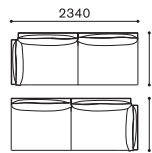

W2340xD970xH760 SH400 AH740

ITEM / SIZE		ITEM NO.	PRICE																
ARM SOFA 3-SEATER (L) 両肘ソファ 3人掛 (L)		LF 1824 LF 1824	SHL シェル		NUDE					FABRIC				LEATHER				THICK LEATHER	
			BC ボディクッション		255,200	290,400	314,600	338,800	363,000	400,400	448,800	497,200	569,800	616,000	673,200				
			NUDE	2480	456,500	711,700	746,900	771,100	795,300	819,500	856,900	905,300	953,700	1,026,3