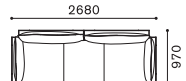

ARM SOFA 3-SEATER (LL)

LF 1836
LF 1836

両肘ソファ 3人掛 (LL)
(クッション3分割)

W2680xD970xH760 SH400 AH740

SHL シェル	NUDE	FABRIC					LEATHER				THICK LEATHER		
		NUDE	R	I	T	Z	AL	L	LE	LX	TL	TLE	
BC ボディクッション	264,000	299,200	323,400	347,600	371,800	413,600	468,600	523,600	598,400	653,400	719,400		
NUDE	537,900	801,900	837,100	861,300	885,500	909,700	951,500	1,006,500	1,061,500	1,136,300	1,191,300	1,257,300	
FABRIC	R	617,100	881,100	916,300	940,500	964,700	988,900	1,030,700	1,085,700	1,140,700	1,215,500	1,270,500	1,336,500
	I	676,500	940,500	975,700	999,900	1,024,100	1,048,300	1,090,100	1,145,100	1,200,100	1,274,900	1,329,900	1,395,900
	T	735,900	999,900	1,035,100	1,059,300	1,083,500	1,107,700	1,149,500	1,204,500	1,259,500	1,334,300	1,389,300	1,455,300
	Z	795,300	1,059,300	1,094,500	1,118,700	1,142,900	1,167,100	1,208,900	1,263,900	1,318,900	1,393,700	1,448,700	1,514,700
LEATHER	AL	999,900	1,263,900	1,299,100	1,323,300	1,347,500	1,371,700	1,413,500	1,468,500	1,523,500	1,598,300	1,653,300	1,719,300
	L	1,131,900	1,395,900	1,431,100	1,455,300	1,479,500	1,503,700	1,545,500	1,600,500	1,655,500	1,730,300	1,785,300	1,851,300
	LE	1,263,900	1,527,900	1,563,100	1,587,300	1,611,500	1,635,700	1,677,500	1,732,500	1,787,500	1,862,300	1,917,300	1,983,300
	LX	1,450,900	1,714,900	1,750,100	1,774,300	1,798,500	1,822,700	1,864,500	1,919,500	1,974,500	2,049,300	2,104,300	2,170,300