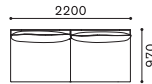

W2200xD970xH760 SH400

ITEM / SIZE		ITEM NO.	PRICE																
SINGLE ARM SOFA 3-SEATER (L) 片肘ソファ 3人掛 (L)		LF 1822 LF 1822 (右片肘)	SHL シェル		NUDE					FABRIC				LEATHER				THICK LEATHER	
			BC ボディクッション		201,300	227,700	247,500	267,300	287,100	319,000	357,500	396,000	454,300	487,300	532,400				
			NUDE	2340	427,900	629,200	655,600	675,400	695,200	715,000	746,900	785,400	823,900	882,200	915,200	960,300			
			FABRIC	R	485,100	686,400	712,800	732,600	752,400	772,200	804,100	842,600	881,100	939,400	972,400	1,017,500			
				I	530,200	731,500	757,900	777,700	797,500	817,300	849,200	887,700	926,200	984,500	1,017,500	1,062,600			
				T	575,300	776,600	803,000	822,800	842,600	862,400	894,300	932,800	971,300	1,029,600	1,062,600	1,107,700			
				Z	620,400	821,700	848,100	867,900	887,700	907,500	939,400	977,900	1,016,400	1,074,700	1,107,700	1,152,800			
			LEATHER	AL	808,500	1,009,800	1,036,200	1,056,000	1,075,800	1,095,600	1,127,500	1,166,000	1,204,500	1,262,800	1,295,800	1,340,900			
				L	921,800	1,123,100	1,149,500	1,169,300	1,189,100	1,208,900	1,240,800	1,279,300	1,317,800	1,376,100	1,409,100	1,454,200			
				LE	1,035,100	1,236,400	1,262,800	1,282,600	1,302,400	1,322,200	1,354,100	1,392,600	1,431,100	1,489,400	1,522,400	1,567,500			
				LX	1,195,700	1,397,000	1,423,400	1,443,200	1,463,000	1,482,800	1,514,700	1,553,200	1,591,700	1,650,000	1,683,000	1,728,100