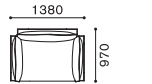

W1380xD970xH760 SH400 AH740

ITEM / SIZE		ITEM NO.	PRICE																
ARMLESS SOFA 3-SEATER (L) 肘なしソファ 3人掛 (L)		LF 1821 LF 1821	SHL シェル		NUDE					FABRIC				LEATHER				THICK LEATHER	
			BC ボディクッション		147,400	165,000	180,400	195,800	211,200	237,600	266,200	294,800	338,800	358,600	391,600				
			NUDE	2200	399,300	546,700	564,300	579,700	595,100	610,500	636,900	665,500	694,100	738,100	757,900	790,900			
			FABRIC	R	447,700	595,100	612,700	628,100	643,500	658,900	685,300	713,900	742,500	786,500	806,300	839,300			
				I	486,200	633,600	651,200	666,600	682,000	697,400	723,800	752,400	781,000	825,000	844,800	877,800			
				T	524,700	672,100	689,700	705,100	720,500	735,900	762,300	790,900	819,500	863,500	883,300	916,300			
				Z	563,200	710,600	728,200	743,600	759,000	774,400	800,800	829,400	858,000	902,000	921,800	954,800			
			LEATHER	AL	734,800	892,200	899,800	915,200	930,600	946,000	972,400	1,001,000	1,029,600	1,073,600	1,093,400	1,126,400			
				L	836,000	983,400	1,001,000	1,016,400	1,031,800	1,047,200	1,073,600	1,102,200	1,130,800	1,174,800	1,194,600	1,227,600			
				LE	937,200	1,084,600	1,102,200	1,117,600	1,133,000	1,148,400	1,174,800	1,203,400	1,232,000	1,276,000	1,295,800	1,328,800			
				LX	1,080,200	1,227,600	1,245,200	1,260,600	1,276,000	1,291,400	1,317,800	1,346,400	1,375,000	1,419,000	1,438,800	1,471,800