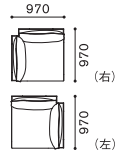

CORNER SOFA

LF 1837 (右)
LF 1838 (左)

コーナーソファ

W970xD970xH760 SH400

SHL シェル	NUDE	FABRIC					LEATHER				THICK LEATHER		
		NUDE	R	I	T	Z	AL	L	LE	LX	TL	TLE	
BC ボディクッション	118,800	138,600	149,600	160,600	171,600	184,800	206,800	228,800	259,600	290,400	316,800		
NUDE	218,900	337,700	357,500	368,500	379,500	390,500	403,700	425,700	447,700	478,500	509,300	535,700	
FABRIC	R	255,200	374,000	393,800	404,800	415,800	426,800	440,000	462,000	484,000	514,800	545,600	572,000
	I	282,700	401,500	421,300	432,300	443,300	454,300	467,500	489,500	511,500	542,300	573,100	599,500
	T	310,200	429,000	448,800	459,800	470,800	481,800	495,000	517,000	539,000	569,800	600,600	627,000
	Z	337,700	456,500	476,300	487,300	498,300	509,300	522,500	544,500	566,500	597,300	628,100	654,500
LEATHER	AL	394,900	513,700	533,500	544,500	555,500	566,500	579,700	601,700	623,700	654,500	685,300	711,700
	L	446,600	565,400	585,200	596,200	607,200	618,200	631,400	653,400	675,400	706,200	737,000	763,400
	LE	498,300	617,100	636,900	647,900	658,900	669,900	683,100	705,100	727,100	757,900	788,700	815,100
	LX	575,300	694,100	713,900	724,900	735,900	746,900	760,100	782,100	804,100	834,900	865,700	892,100

OTTOMAN A

LF 1839
LF 1839

オットマン A

W830xD830xH400

NUDE	PRICE	
NUDE	152,900	
R	171,600	
FABRIC	I	185,900
	T	200,200
	Z	214,500
	AL	236,500
LEATHER	L	261,800
	LE	287,100
	LX	324,500

OTTOMAN B

LF 1840
LF 1840

オットマン B

W1000xD830xH400

NUDE	PRICE	
NUDE	169,400	
R	188,100	
FABRIC	I	203,500
	T	218,900
	Z	234,300
	AL	279,400
LEATHER	L	312,400
	LE	345,400
	LX	394,900

OTTOMAN C

LF 1841
LF 1841

オットマン C

W1100xD830xH400

NUDE	PRICE	
NUDE	188,100	
R	206,800	
FABRIC	I	222,200
	T	237,600
	Z	253,000
	AL	312,400
LEATHER	L	349,800
	LE	387,200
	LX	442,200

OTTOMAN D

LF 1842
LF 1842

オットマン D

W1200xD830xH400

NUDE	PRICE	
NUDE	211,200	
R	231,000	
FABRIC	I	246,400
	T	261,800
	Z	277,200
	AL	352,000
LEATHER	L	394,900
	LE	437,800
	LX	500,500