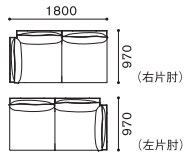

SINGLE ARM SOFA 2-SEATER 片肘ソファ 2人掛

LF 1806 (右片肘)
LF 1807 (左片肘)

W1800xD970xH760 SH400 AH740

SHL シェル		NUDE		FABRIC					LEATHER				THICK LEATHER	
BC ボディクッション		↓	R	I	T	Z	AL	L	LE	LX	TL	TLE		
NUDE	↓	353,100	525,800	554,400	569,800	585,200	600,600	619,300	651,200	683,100	728,200	772,200	810,700	
FABRIC	R	410,300	583,000	611,600	627,000	642,400	657,800	676,500	708,400	740,300	785,400	829,400	867,900	
	I	452,100	624,800	653,400	668,800	684,200	699,600	718,300	750,200	782,100	827,200	871,200	909,700	
	T	493,900	666,600	695,200	710,600	726,000	741,400	760,100	792,000	823,900	869,000	913,000	951,500	
	Z	535,700	708,400	737,000	752,400	767,800	783,200	801,900	833,800	865,700	910,800	954,800	993,300	
LEATHER	AL	634,700	807,400	836,000	851,400	866,800	882,200	900,900	932,800	964,700	1,009,800	1,053,800	1,092,300	
	L	716,100	888,800	917,400	932,800	948,200	963,600	982,300	1,014,200	1,046,100	1,091,200	1,135,200	1,173,700	
	LE	797,500	970,200	998,800	1,014,200	1,029,600	1,045,000	1,063,700	1,095,600	1,127,500	1,172,600	1,216,600	1,255,100	
	LX	919,600	1,092,300	1,120,900	1,136,300	1,151,700	1,167,100	1,185,800	1,217,700	1,249,600	1,294,700	1,338,700	1,377,200