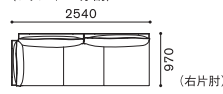

SINGLE ARM SOFA 3-SEATER (LL)

LF 1834 (右片肘)
LF 1835 (左片肘)

片肘ソファ 3人掛 (LL)
(クッション3分割)

W2540xD970xH760 SH400 AH740

SHL シェル	NUDE	FABRIC					LEATHER				THICK LEATHER		
		NUDE	R	I	T	Z	AL	L	LE	LX	TL	TLE	
BC ボディクッション	210,100	236,500	256,300	276,100	295,900	332,200	377,300	422,400	482,900	524,700	578,600		
NUDE	509,300	719,400	745,800	765,600	785,400	805,200	841,500	886,600	931,700	992,200	1,034,000	1,087,900	
FABRIC	R	579,700	789,800	816,200	836,000	855,800	875,600	911,900	957,000	1,002,100	1,062,600	1,104,400	1,158,300
	I	632,500	842,600	869,000	888,800	908,600	928,400	964,700	1,009,800	1,054,900	1,115,400	1,157,200	1,211,100
	T	685,300	895,400	921,800	941,600	961,400	981,200	1,017,500	1,062,600	1,107,700	1,168,200	1,210,000	1,263,900
	Z	738,100	948,200	974,600	994,400	1,014,200	1,034,000	1,070,300	1,115,400	1,160,500	1,221,000	1,262,800	1,316,700
LEATHER	AL	926,200	1,136,300	1,162,700	1,182,500	1,202,300	1,222,100	1,258,400	1,303,500	1,348,600	1,409,100	1,450,900	1,504,800
	L	1,046,100	1,256,200	1,282,600	1,302,400	1,322,200	1,342,000	1,378,300	1,423,400	1,468,500	1,529,000	1,570,800	1,624,700
	LE	1,166,000	1,376,100	1,402,500	1,422,300	1,442,100	1,461,900	1,498,200	1,543,300	1,588,400	1,649,000	1,690,700	1,744,600
	LX	1,335,400	1,545,500	1,571,900	1,591,700	1,611,500	1,631,300	1,667,600	1,712,700	1,757,800	1,818,300	1,860,100	1,914,000